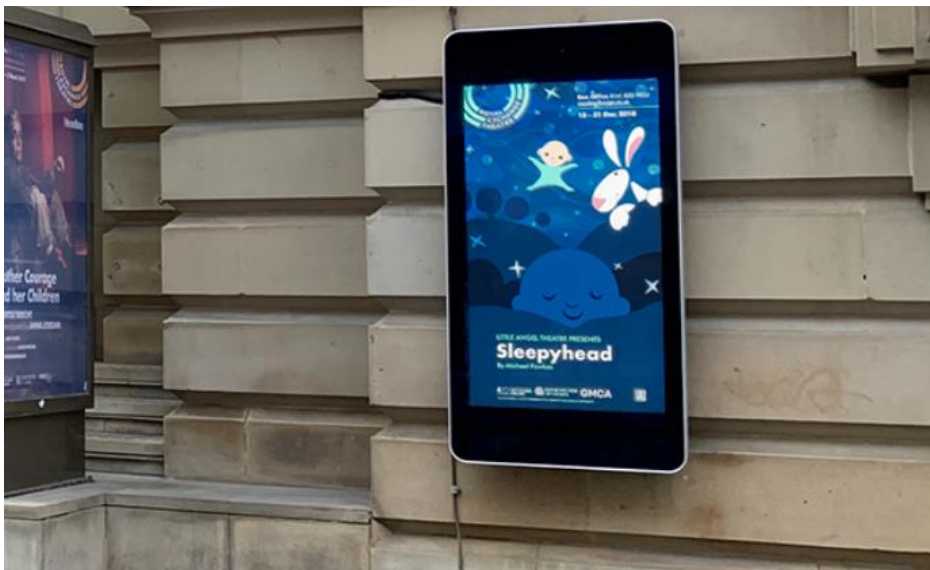

# BrightShow OUTSIDE

Bright Views

Engage Outdoors

Weather/Element Tested

- Available in 22" – 85" Sizes
- 2500 nits brightness
- NEMA IP 65 Rated

Vandal Proof

Advanced Temperature Control System

Anti-Reflective Glass

Ambient Light Sensor

Landscape or Portrait

Touch  
Option  
Available

Digital Signage for the Great Outdoors.

Standard mounting  
system included

**GALLERY**  
Digital Signage Solutions

**DSGDSOD**

[www.gallerydigitalsignage.com](http://www.gallerydigitalsignage.com)

## Specifications

Display	22,32,43,49",55",65",75",85" IPS Display
Resolution	1920 x 1080 Resolution
Viewable	178° Angle Viewable each side
Brightness	2500 cd/m <sup>2</sup>
Rating	Operating Hours 70,000
Power	AC110~240V (50Hz~60Hz)
Speakers	Built in 2W, 4Ω (x2)
Dimensions	Vary based on screen size
Operating Temp	-4° F - 122° F
Aviation Ports	USB / HDMI / VGA
Network	Wifi 802.11b/g/n Lan 10/100