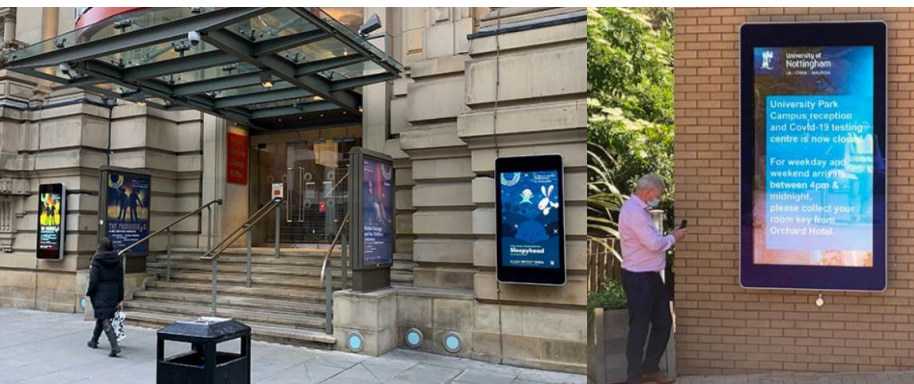

# BrightShow OUTSIDE

Bright Views

Engage Outdoors

Weather/Element Tested

- Available in 22" – 85" Sizes
- 2500 nits brightness
- NEMA IP 65 Rated

Vandal Proof

Advanced Temperature Control System

Anti-Reflective Glass

Ambient Light Sensor

Landscape or Portrait

Touch  
Option  
Available

Digital Signage for the Great Outdoors.

Standard mounting  
system included

**GALLERY**  
Digital Signage Solutions

**DSGDSOD**

[www.gallerydigitalsignage.com](http://www.gallerydigitalsignage.com)