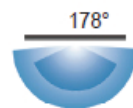

GBW5955N
LED
Ultra narrow bezel --- image to image gap only 5.7mm
55"
1215.3(H)x686.1(V)x109.3(D)
1209.6(H)x680.4(V)
0.63(H)x0.63(V)
1920x1080
500 cd/m ² max
3500:1 typ
178°
16.7M
8ms
10000K
50000 hours
189W
Video, VGA, DVI, USB, RGB/HV, YPbPr, HDMI
Video, Audio
RS232 IN DB9(female) RS232 OUT DB9(male)
AC 110-240V(50Hz-60Hz)
Remote control, CD, OSD Key & Network Cable, VGA cable

Built in tiling software

	1	2	3 = X
1	X,Y(1,1)	X,Y(2,1)	X,Y(3,1)
2	X,Y(1,2)	X,Y(2,2)	X,Y(3,2)
3	X,Y(1,3)	X,Y(2,3)	X,Y(3,3)
Y			

Display correction function

178° wide angle viewable

Super narrow bezel only 5.7mm total gap